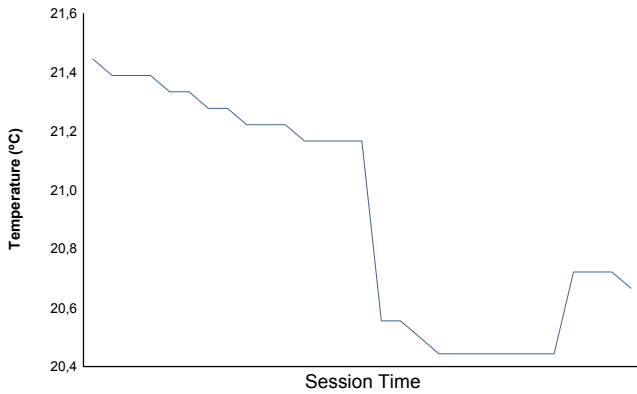

JEREZ RENAULT SPORT TROPHY Elite RACE

Weather Report

Air Temperature

Track Temperature

Humidity

Pressure

Wind Speed

Wind direction