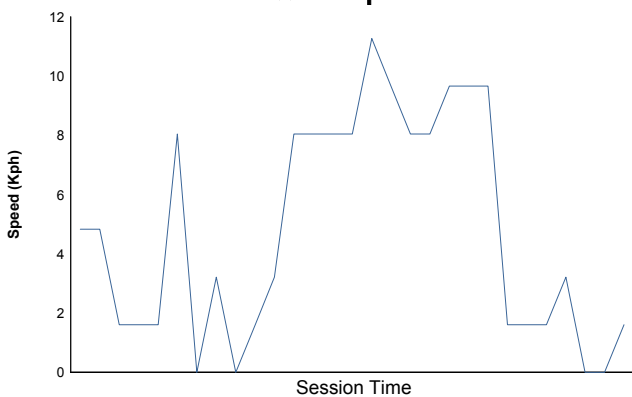

JEREZ RENAULT SPORT TROPHY Elite RACE

Weather Report

Air Temperature

Track Temperature

Humidity

Pressure

Wind Speed

Wind direction