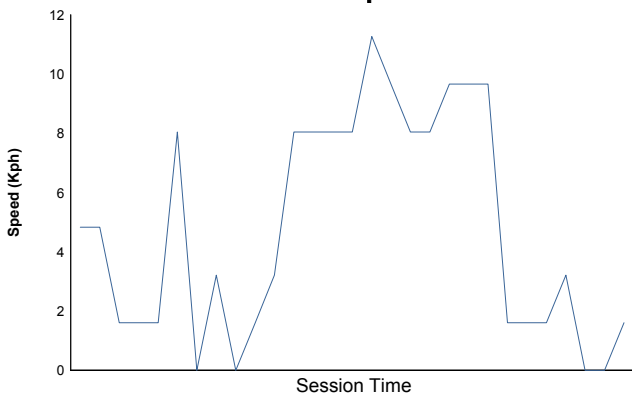

JEREZ RENAULT SPORT TROPHY Elite RACE

Weather Report

Air Temperature

Track Temperature

Humidity

Pressure

Wind Speed

Wind direction