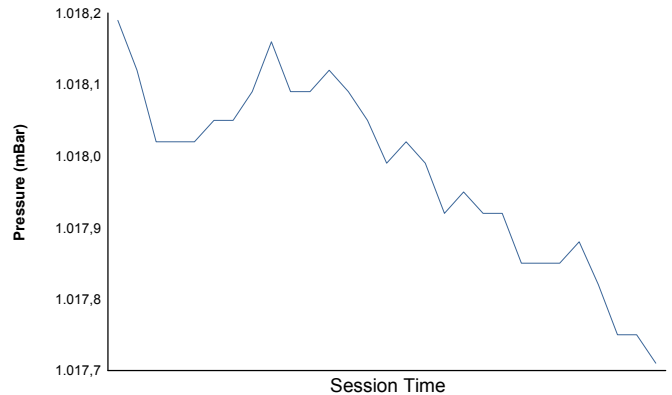

JEREZ RENAULT SPORT TROPHY Elite RACE

Weather Report

Air Temperature

Track Temperature

Humidity

Pressure

Wind Speed

Wind direction