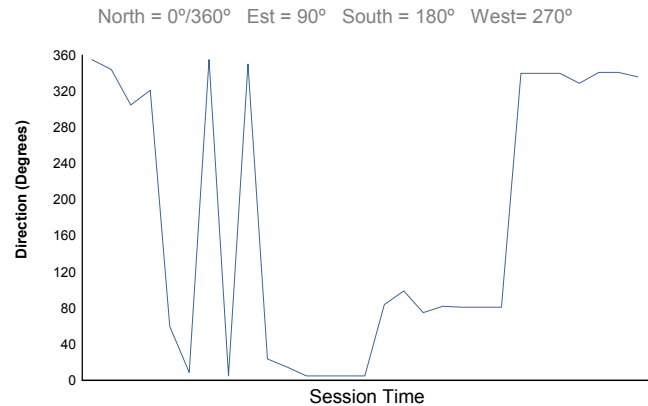

JEREZ RENAULT SPORT TROPHY Elite RACE

Weather Report

Air Temperature

Track Temperature

Humidity

Pressure

Wind Speed

Wind direction

Track Status:

WET