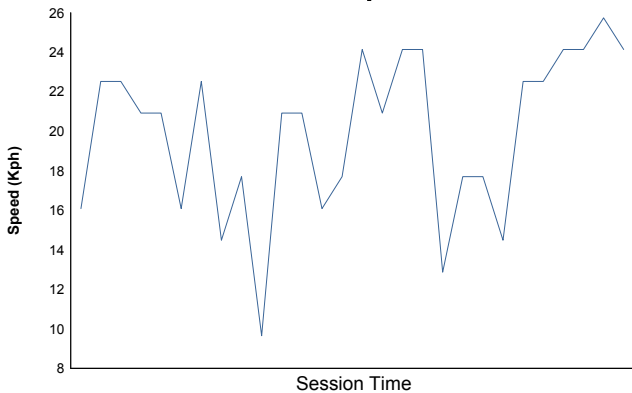

**JEREZ
RENAULT SPORT TROPHY Elite
QUALIFYING**

Weather Report

Air Temperature

Track Temperature

Humidity

Pressure

Wind Speed

Wind direction