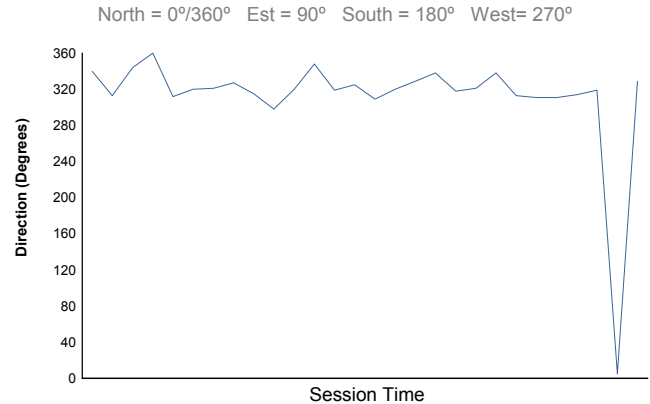

**JEREZ
RENAULT SPORT TROPHY Elite
QUALIFYING**

Weather Report

Air Temperature

Track Temperature

Humidity

Pressure

Wind Speed

Wind direction

Track Status:

DRY