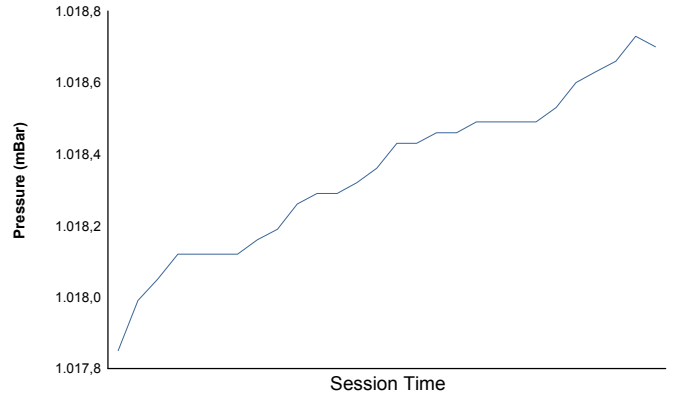

**JEREZ
RENAULT SPORT TROPHY Elite
QUALIFYING**

Weather Report

Air Temperature

Track Temperature

Humidity

Pressure

Wind Speed

Wind direction