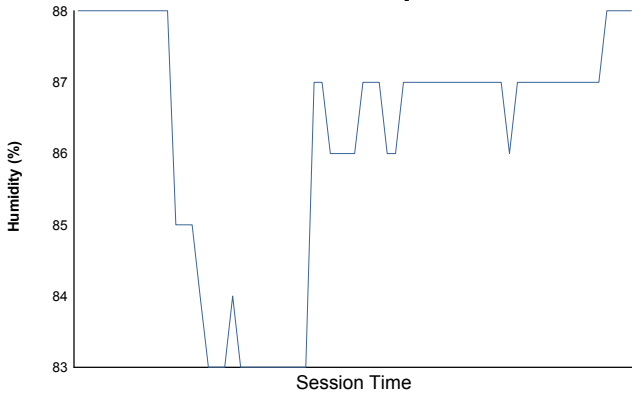

JEREZ
RENAULT SPORT TROPHY Endurance
RACE

Weather Report

Air Temperature

Track Temperature

Humidity

Pressure

Wind Speed

Wind direction