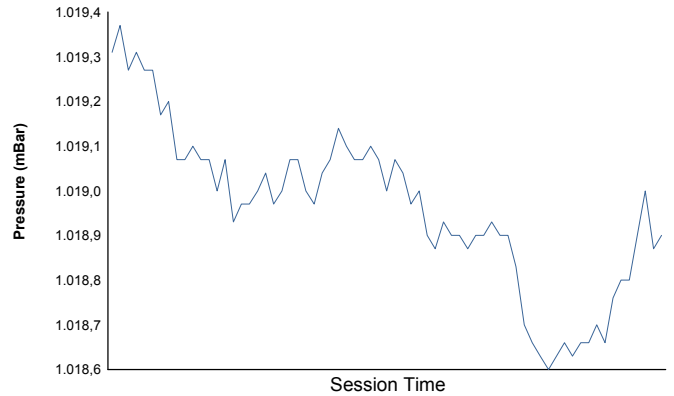

JEREZ
RENAULT SPORT TROPHY Endurance
RACE

Weather Report

Air Temperature

Track Temperature

Humidity

Pressure

Wind Speed

Wind direction