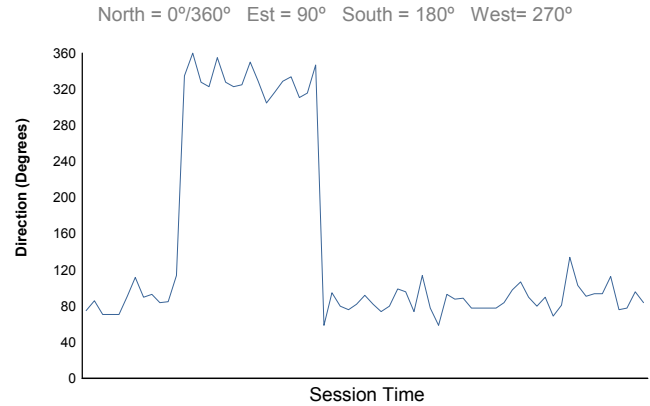

JEREZ
RENAULT SPORT TROPHY Endurance
RACE

Weather Report

Air Temperature

Track Temperature

Humidity

Pressure

Wind Speed

Wind direction

Track Status: **WET**