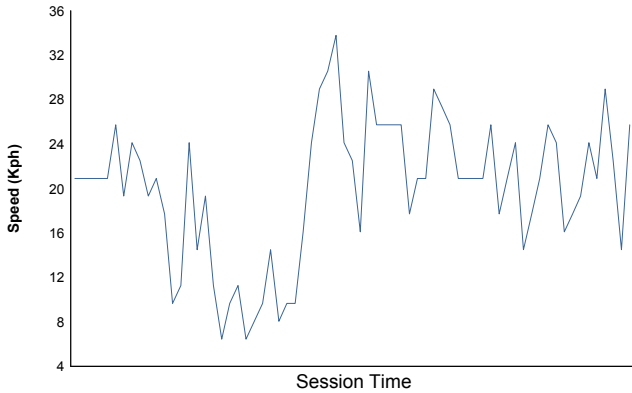

JEREZ
RENAULT SPORT TROPHY Endurance
RACE

Weather Report

Air Temperature

Track Temperature

Humidity

Pressure

Wind Speed

Wind direction