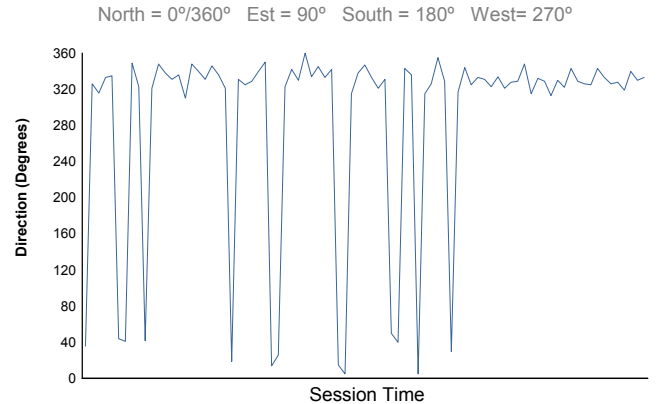

**JEREZ**  
**RENAULT SPORT TROPHY Endurance**  
**COLLECTIVE TEST 2**

**Weather Report**

**Air Temperature**

**Track Temperature**

**Humidity**

**Pressure**

**Wind Speed**

**Wind direction**

Track Status: **DRY**