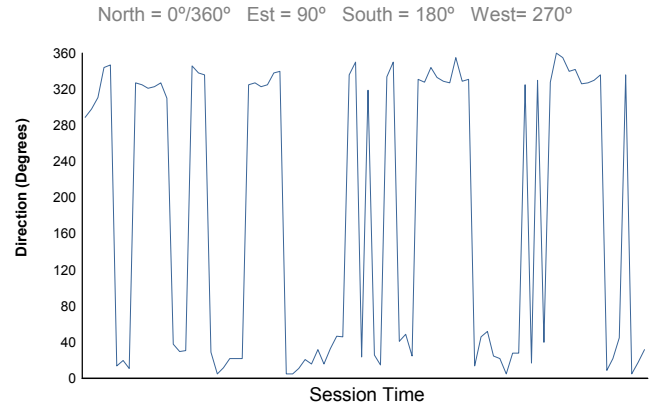

JEREZ
RENAULT SPORT TROPHY Endurance
COLLECTIVE TEST 1

Weather Report

Air Temperature

Track Temperature

Humidity

Pressure

Wind Speed

Wind direction

Track Status: **DRY**