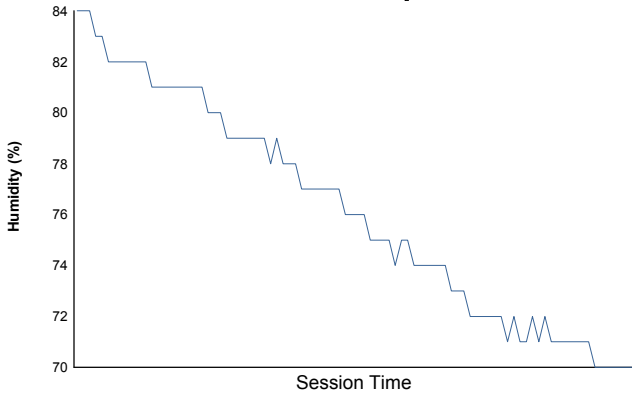

JEREZ
RENAULT SPORT TROPHY Endurance
COLLECTIVE TEST 1

Weather Report

Air Temperature

Track Temperature

Humidity

Pressure

Wind Speed

Wind direction