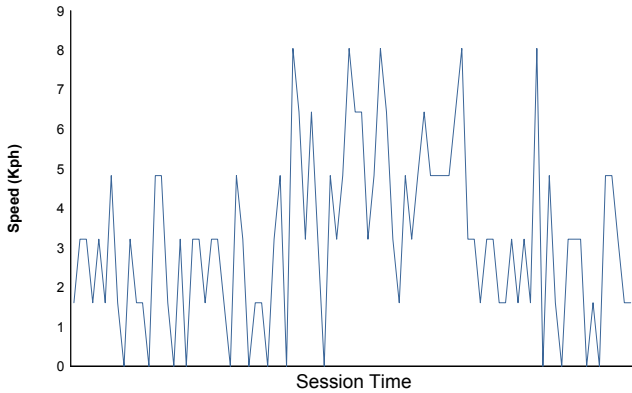

JEREZ
RENAULT SPORT TROPHY Endurance
COLLECTIVE TEST 1

Weather Report

Air Temperature

Track Temperature

Humidity

Pressure

Wind Speed

Wind direction

Track Status: **DRY**