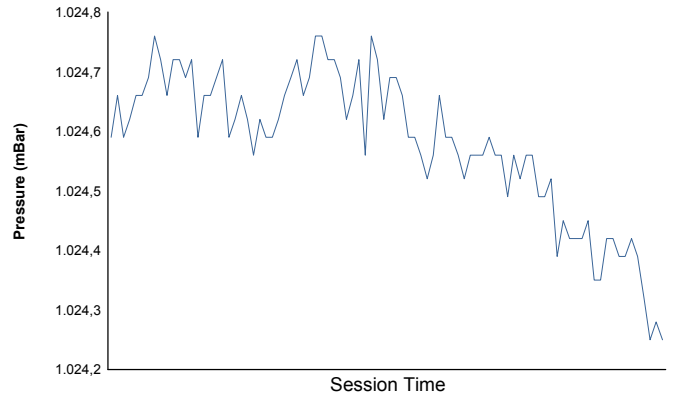

JEREZ
RENAULT SPORT TROPHY Endurance
COLLECTIVE TEST 1

Weather Report

Air Temperature

Track Temperature

Humidity

Pressure

Wind Speed

Wind direction