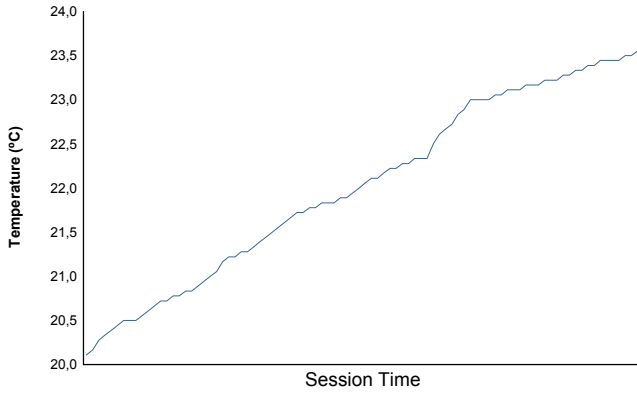

JEREZ
RENAULT SPORT TROPHY Endurance
COLLECTIVE TEST 1

Weather Report

Air Temperature

Track Temperature

Humidity

Pressure

Wind Speed

Wind direction