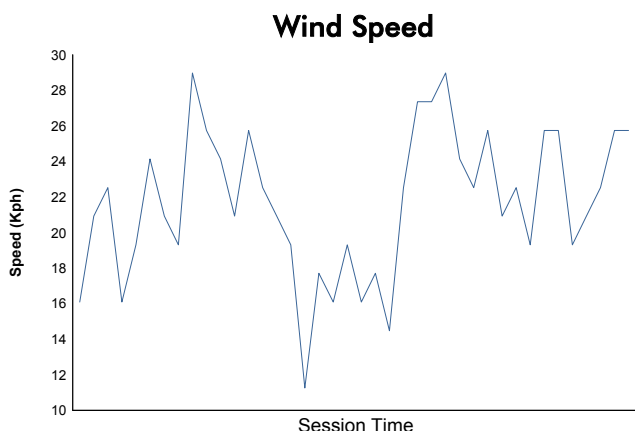

JEREZ FORMULA RENAULT 2.0 EUROCUP RACE 1

Weather Report

Track Status: **WET**