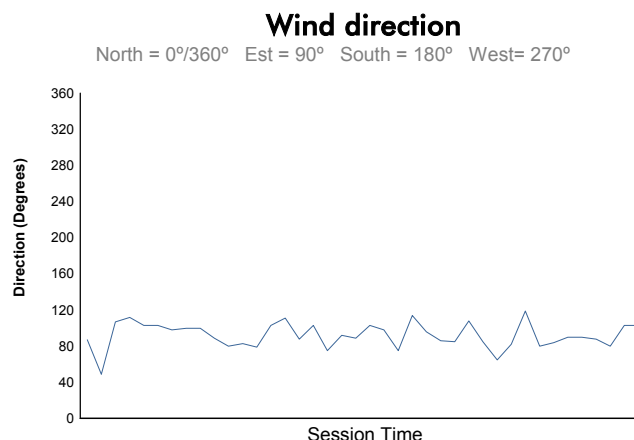

JEREZ FORMULA RENAULT 2.0 EUROCUP RACE 1

Weather Report

Track Status: **WET**