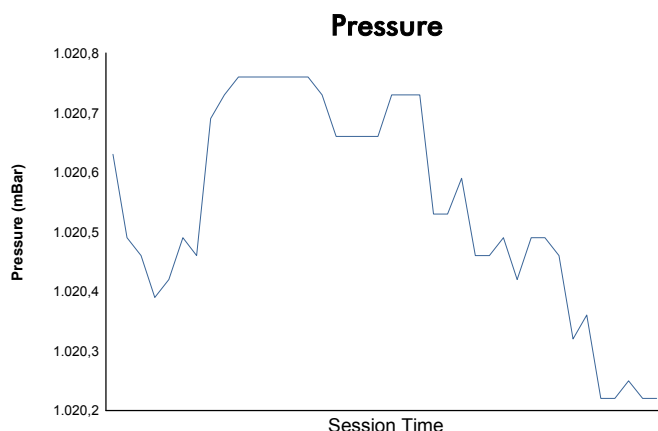

JEREZ FORMULA RENAULT 2.0 EUROCUP RACE 1

Weather Report

Track Status: **WET**