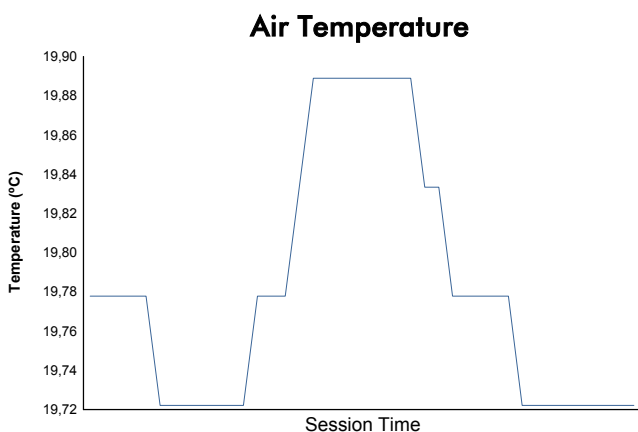

JEREZ FORMULA RENAULT 2.0 EUROCUP RACE 1

Weather Report

Track Status: **WET**