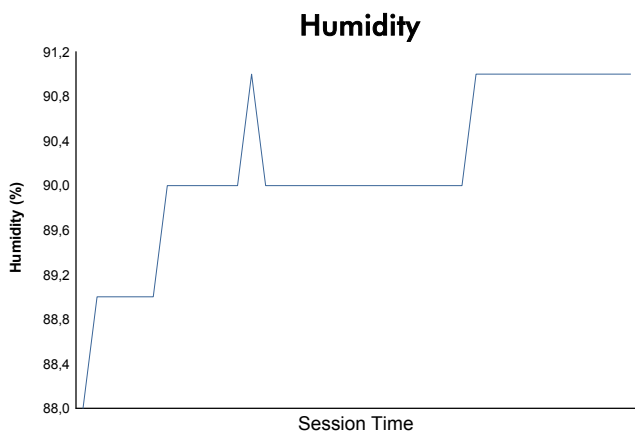

JEREZ FORMULA RENAULT 2.0 EUROCUP RACE 1

Weather Report

Track Status: **WET**