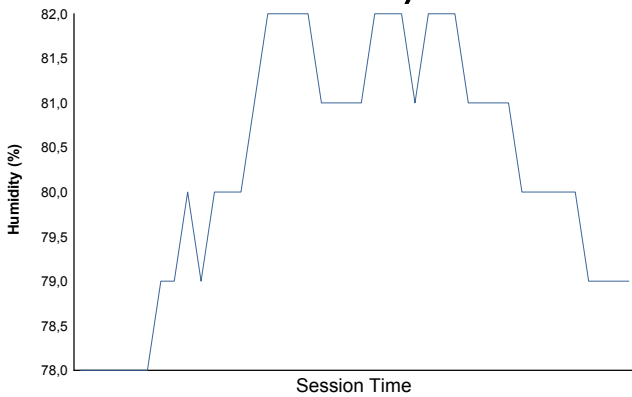

JEREZ  
FORMULA RENAULT 3.5  
RACE 2

Weather Report

Air Temperature

Track Temperature

Humidity

Pressure

Wind Speed

Wind direction