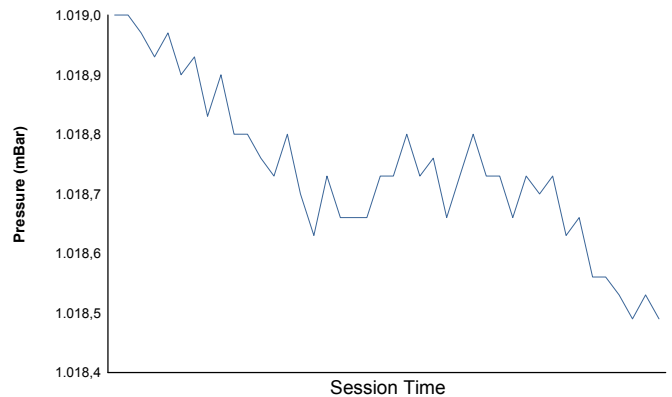

JEREZ  
FORMULA RENAULT 3.5  
RACE 2

Weather Report

Air Temperature

Track Temperature

Humidity

Pressure

Wind Speed

Wind direction