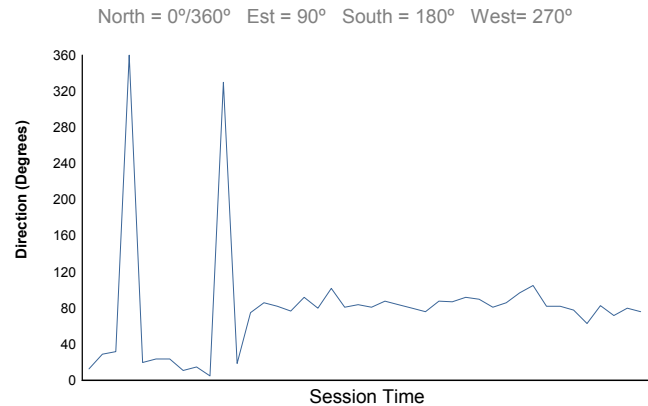

JEREZ  
FORMULA RENAULT 3.5  
RACE 2

Weather Report

Air Temperature

Track Temperature

Humidity

Pressure

Wind Speed

Wind direction