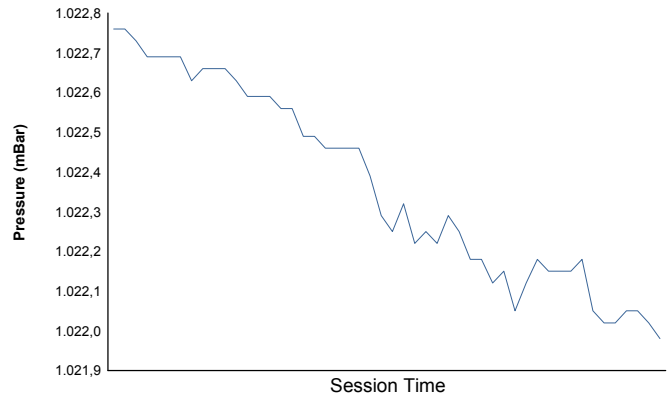

JEREZ
FORMULA RENAULT 3.5
COLLECTIVE TEST 2

Weather Report

Air Temperature

Track Temperature

Humidity

Pressure

Wind Speed

Wind direction