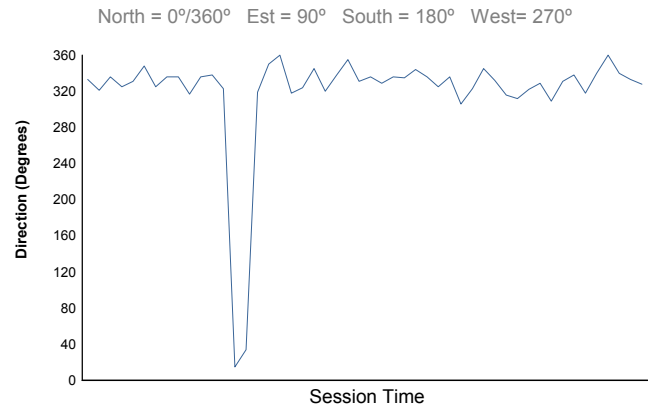

JEREZ
FORMULA RENAULT 3.5
COLLECTIVE TEST 2

Weather Report

Air Temperature

Track Temperature

Humidity

Pressure

Wind Speed

Wind direction

Track Status:

DRY